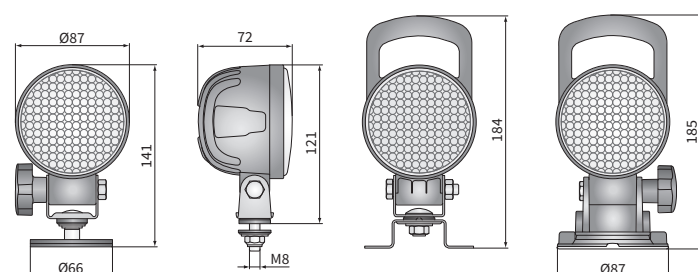

DATE TEHNICE/CARACTERISTICI

- dimensiuni: $\phi 87 \times 72$
- flux luminos al modului LED: 2000 lm, 1500 lm, 1000 lm
- flux luminos al lămpii: 1600 lm, 1200 lm, 800 lm
- putere maxima: 21W, 18W, 14.5W
- tensiune nominală: 12V-24V DC
- tensiune de funcționare admisă: 10.5V-30V DC
- sursa de lumina: 4 x LED
- temperatura de culoare: 5700-7000K
- unghi fascicol: 58°
- evaluare IP: IP67, IP69K, IP66
- temperatura de lucru: -40°C - +80°C
- material carcasa: aluminiu
- material lentilei: plastic
- conectori incorporati: AMP Faston 250, Deutsch DT, AMP SuperSeal 1.5
- alte: protecție:
 - împotriva supraîncălzirii
 - împotriva polarității inverse

Piese utile pentru asamblare:

- Deutsch DT06-2S ștecher cu 2 pini - nr cat. A.07135
- AMP SuperSeal 1.5 ștecher cu 2 pini - nr cat. A.07137
- AMP Faston 250 ștecher cu 2 pini - nr cat. A.07138

Piese de schimb:

- magnet de neodim $\phi 66/230N$ (1 buc.) - nr cat. CAR4.51315

Echivalente Hella:

- CRC5F.52001 - IGO 996 476-001
- CRC5E.51901 - IGO 996 276-451
- CRC5E.51906 - IGO 996 276-481

DIMENSIUNI

Cod articol	Flux luminos			Evaluare IP	Accesorii	modul LED 12V-24V	măner	cablu 0,15 m	cablu 0,5 m	cablu 8 m	întrerupător	ștecher-brichetă	suport cu magnet de neodim	suport pentru ventuză	cutie	Conectori	AMP Faston 250	Deutsch DT	AMP SuperSeal 1,5
	2000 lm	1500 lm	1000 lm																
CRC5J.53401	✓	✓	✓	✓	✓	✓	✓	✓	✓	✓	✓	✓	✓	✓	✓	✓	✓	✓	✓
CRC5J.53406	✓	✓	✓	✓	✓	✓	✓	✓	✓	✓	✓	✓	✓	✓	✓	✓	✓	✓	✓
CRC5J.53414	✓	✓	✓	✓	✓	✓	✓	✓	✓	✓	✓	✓	✓	✓	✓	✓	✓	✓	✓
CRC5J.53415	✓	✓	✓	✓	✓	✓	✓	✓	✓	✓	✓	✓	✓	✓	✓	✓	✓	✓	✓
CRC5J.53453	✓	✓	✓	✓	✓	✓	✓	✓	✓	✓	✓	✓	✓	✓	✓	✓	✓	✓	✓
CRC5J.53455	✓	✓	✓	✓	✓	✓	✓	✓	✓	✓	✓	✓	✓	✓	✓	✓	✓	✓	✓
CRC5J.53456	✓	✓	✓	✓	✓	✓	✓	✓	✓	✓	✓	✓	✓	✓	✓	✓	✓	✓	✓
CRC5J.53459	✓	✓	✓	✓	✓	✓	✓	✓	✓	✓	✓	✓	✓	✓	✓	✓	✓	✓	✓
CRC5F.52001	✓	✓	✓	✓	✓	✓	✓	✓	✓	✓	✓	✓	✓	✓	✓	✓	✓	✓	✓
CRC5F.52006	✓	✓	✓	✓	✓	✓	✓	✓	✓	✓	✓	✓	✓	✓	✓	✓	✓	✓	✓
CRC5F.52014	✓	✓	✓	✓	✓	✓	✓	✓	✓	✓	✓	✓	✓	✓	✓	✓	✓	✓	✓
CRC5F.52002	✓	✓	✓	✓	✓	✓	✓	✓	✓	✓	✓	✓	✓	✓	✓	✓	✓	✓	✓