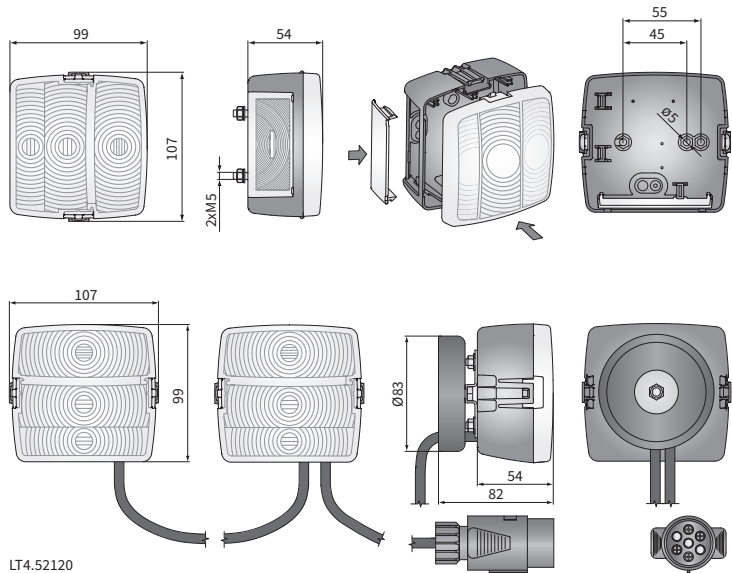

TECHNICAL DATA / FEATURES

- dimensions: 104x99x55
- light functions: parking, stop light (main), direction indicator, number plate illumin.
- function markings: R, S1, 2a, L, AD, 1D
- traffic: right-hand / left-hand
- source of light: P21W and C5W, P21W and R5W
- maximum power: 21W, 5W
- nominal voltage: 12V-24V DC
- optics: standard
- IP rating: IP54
- mounting: 2xM5, ferrite magn.
- housing's material: plastic
- housing's colour: black
- lens' material: plastic
- built-in connectors: -

ADDITIONAL INFORMATION

To be mounted on the back or at the front of the vehicle. Possible installation as: left-side, right-side or in vertical position.

It is possible to install needed connectors on wire (on request).

Replacement parts:

- composite lens for rear lamps LT4 - cat. No. A.17735
- composite lens for front lamps LT4 - cat. No. A.17736

Applications:

- trucks
- trailers
- camping trailers
- slow-moving vehicles
- tractors

Dedicated application:

A - electric vehicles - Melex

DIMENSIONS

LT4.52120

Cat. number	Homologation code	Lamp type		Light functions				Function markings						Accessories						Bracket		Side		Application		Packaging / pc		carton box	
		rear	front	parking	stop light (main)	direction indicator	number plate illumin.	R	S1	2a	L	AD	1D	bulb P21W 12V	bulb C5W 12V-5W	cable 7 m	cable 9 m	cable 11 m	cable 16 m	lighter plug	2xM5	ferrite magn.	right	left	universal	dedicated			
LT4.52110	088	✓		✓	✓	✓		✓	✓	✓			✓	✓						✓		✓	✓	✓					1
LT4.52111	088	✓		✓	✓	✓		✓	✓	✓			✓	✓						✓		✓	✓	✓					1
LT4.52100	088	✓		✓	✓	✓		✓	✓	✓			✓	✓						✓		✓	✓	✓	A			1	
LT4.52101	088	✓		✓	✓	✓		✓	✓	✓			✓	✓						✓		✓	✓	✓	A			1	
LT4.52120	088	✓		✓	✓	✓		✓	✓	✓			✓	✓					✓		✓	✓	✓	✓				2	
LT4.52130	088	✓		✓	✓	✓		✓	✓	✓			✓	✓						✓		✓	✓	✓				2	
LT4.52140	088	✓		✓	✓	✓		✓	✓	✓			✓	✓						✓		✓	✓	✓				2	
LT4.52150	088	✓		✓	✓	✓		✓	✓	✓			✓	✓						✓		✓	✓	✓				2	
LT4.52180	089		✓		✓						✓	✓								✓		✓	✓	✓				1	
LT4.52181	089		✓		✓						✓	✓								✓		✓	✓	✓				1	