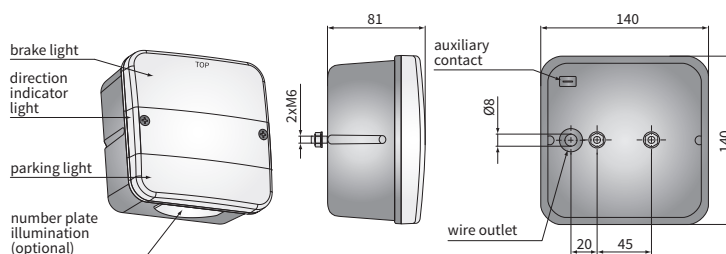

## TECHNICAL DATA / FEATURES

- dimensions: 140x140x81
- light functions: parking, stop light (main), direction indicator, number plate illumin.
- function markings: RD, SID, 2aD, L
- traffic: right-hand / left-hand
- source of light: P21W and R10W
- maximum power: 21W, 10W
- nominal voltage: 12V-24V DC
- optics: FF
- IP rating: IP55
- mounting: 2xM6
- housing's material: plastic
- housing's colour: black
- lens' material: plastic
- built-in connectors: -
- other: shock absorbing system

It is possible to install needed connectors on wire (on request).

Replacement parts:

composite lens - cat. No. A.41000

Applications:

- trucks
- trailers
- tractors and slow-moving vehicles

Dedicated application:

## DIMENSIONS

Cat. number	Homologation code	Light functions				Function markings				Accessories					Side	right	left	Connectors	AMP Faston 250	Deutsch DT	AMP SuperSeal 1,5	Cap / Pin	Application	dedicated	Packaging / pc	carton box
		parking	stop light (main)	direction indicator	number plate illumin.	RD	SID	2aD	L	bulb P21W 12V	bulb R10W 12V	cabl 0,25 m	cabl 3,3 m	cabl 3,6 m												
<b>LT2.26600</b>	006	✓	✓	✓		✓	✓	✓							✓	✓							A	1		
LT2.26606	006	✓	✓	✓		✓	✓	✓		✓	✓				✓	✓							A	1		
<b>LT2.26601</b>	006	✓	✓	✓		✓	✓	✓		✓	✓	✓			✓	✓		✓		4			A	1		
LT2.26603	006	✓	✓	✓		✓	✓	✓		✓	✓		✓		✓	✓							A	1		
LT2.26602	006	✓	✓	✓		✓	✓	✓		✓	✓	✓			✓	✓							A	1		
<b>LT2.26604</b>	006	✓	✓	✓	✓	✓	✓	✓	✓	✓	✓	✓			✓	✓				4			B	1		
LT2.26605	006	✓	✓	✓	✓	✓	✓	✓	✓	✓	✓	✓			✓	✓		✓		4			B	1		