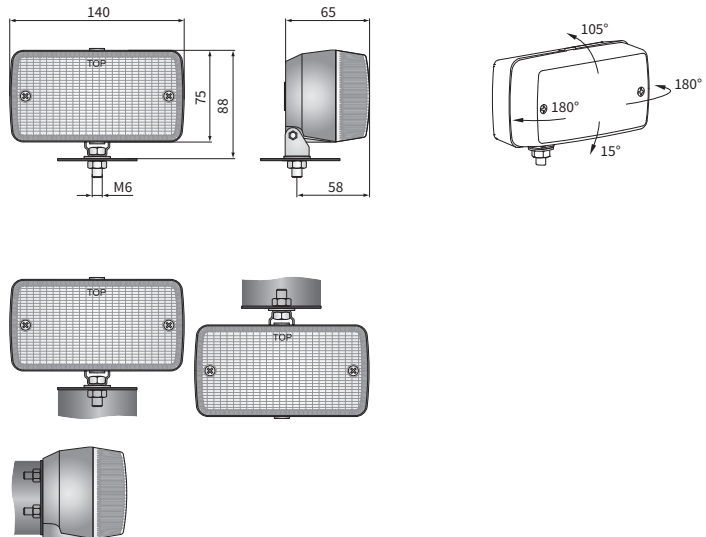

TECHNICAL DATA / FEATURES

- dimensions: 140x75x65
- light functions: fog light, reversing
- function markings: F, AR
- traffic: right-hand / left-hand
- source of light: P21W
- maximum power: 21W
- nominal voltage: 12V-24V DC
- optics: standard
- IP rating: IP54
- mounting: 2xM6, M8
- housing's material: plastic
- housing's colour: black
- lens' material: plastic
- built-in connectors: -

ADDITIONAL INFORMATION

To be mounted on the back of the vehicle. They can be installed in an upright or upside down position.

It is possible to install needed connectors on wire (on request).

Applications:

- trucks
- trailers

Dedicated application:

- A - Fiat 126p (1972-2000)
- A - electric vehicles - Melex

DIMENSIONS

Cat. number	Homologation code	Light functions		Function markings		Accessories		Side		Mounting method			Bracket		Connectors		Application		Packaging / pc		
		fog light	reversing	F	AR	bulb P21W 12V	cable 0,3 m	right	left	installed vertically up	suspended	rear	2xM6	M8	M10	AMP Faston 250	Deutsch DT	AMP SuperSeal 1,5	Cap / Pin	universal	dedicated
LA1.02004	010	✓		✓				✓	✓	✓	✓	✓	✓					✓	A	1	
LA1.02205	010	✓		✓		✓	✓	✓	✓	✓	✓	✓	✓		✓			2	✓	A	1
LA1.02104	011		✓		✓			✓	✓	✓	✓	✓	✓					✓	A	1	
LA1.02305	011		✓		✓	✓	✓	✓	✓	✓	✓	✓	✓		✓			2	✓	A	1