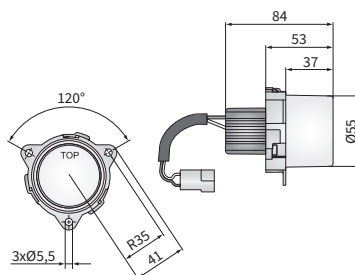

Dedicated application:

A - Lublin 3Mi light trucks (2005-07),

Pasagon from 2011

B - accessories for LA3 module lamps

Attention:

* Exchangeable functions (simultaneous use is not possible).

DIMENSIONS

Cat. number	Hella Catal. No.	Homologation code	Lamp type		Light functions	parking*	direction indicator	parking and stop	stop*	fog light	reversing	reflective	clear ornamentation	red ornamentation	Accessories	bulb P21W 12V	bulb P21/5W 12V	bulb PY21W 12V	bulb R5W 12V	AMP Faston connector	Application	dedicated	
			front	rear																			
LA3.23930	2PF008221017	054	✓																				
LA3.23931	2PF008221177	054	✓		✓																		
LA3.23940	2BA008221001	055	✓			✓																	
LA3.23941	2BA008221107	055	✓			✓																	
LA3.23950		060		✓			✓																
LA3.23951		060		✓			✓																
LA3.23900	2XA008221027	020		✓		✓		✓															A
LA3.23901	2DA008221167	020		✓		✓		✓															A
LA3.23906	2SA008221127	019		✓		✓																	A
LA3.23910	2BA008221041	017		✓																			A
LA3.23911	2BA008221147	017		✓																			A
LA3.23915	2NE008221031	018		✓																			A
LA3.23916	2NE008221137	018		✓																			A
LA3.23920	2ZR008221051	015		✓																			A
LA3.23921	2ZR008221157	015		✓																			A
LA3.23925	8RA008405001	036		✓								✓											A/B
LA3.23929				✓									✓										A/B
LA3.23927				✓										✓									A/B