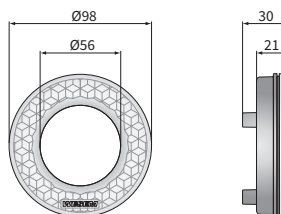

DIMENSIONS

Cat. number	Hella Catal. No.	Homologation code	Lamp type		Light functions	parking*	direction indicator	parking and stop	stop*	fog light	reversing	reflective	clear ornamentation	red ornamentation	Accessories	bulb P21W 12V	bulb P21/5W 12V	bulb PY21W 12V	bulb R5W 12V	AMP Faston connector	Application	dedicated	
			front	rear																			
LA3.23930	2PF008221017	054	✓																				
LA3.23931	2PF008221177	054	✓		✓																		
LA3.23940	2BA008221001	055	✓			✓																	
LA3.23941	2BA008221107	055	✓			✓																	
LA3.23950		060		✓			✓																
LA3.23951		060		✓			✓																
LA3.23900	2XA008221027	020		✓		✓		✓															A
LA3.23901	2DA008221167	020		✓		✓		✓															A
LA3.23906	2SA008221127	019		✓		✓																	A
LA3.23910	2BA008221041	017		✓																			A
LA3.23911	2BA008221147	017		✓																			A
LA3.23915	2NE008221031	018		✓																			A
LA3.23916	2NE008221137	018		✓																			A
LA3.23920	2ZR008221051	015		✓																			A
LA3.23921	2ZR008221157	015		✓																			A
LA3.23925	8RA008405001	036		✓								✓											A/B
LA3.23929				✓									✓										A/B
LA3.23927				✓										✓									A/B