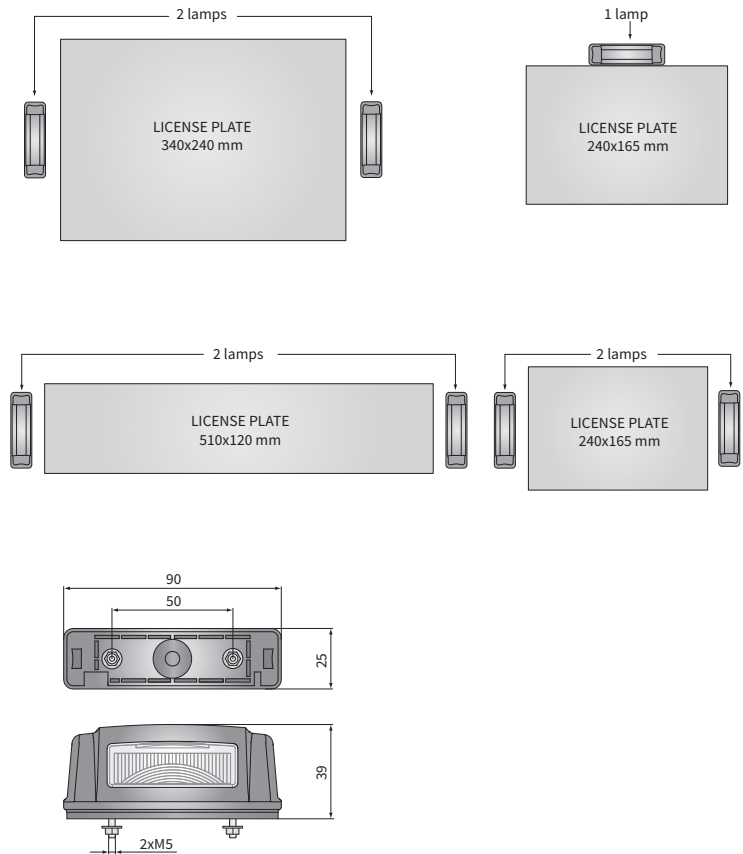

TECHNICAL DATA / FEATURES

- dimensions: 90x39x25
- light functions: number plate illumin.
- function markings: L
 - traffic: right-hand / left-hand
- source of light: C5W
- maximum power: 5W
- nominal voltage: 12V-24V DC
- optics: standard
- IP rating: IP54
- mounting: 2xM5
- housing's material: plastic
- housing's colour: black
- lens' material: plastic
- built-in connectors: -

ADDITIONAL INFORMATION

Used to illuminate square or rectangular number plates.
Lamp construction enables easy bulb replacement without lamp removal from the body.

DIMENSIONS

Cat. number	Hella Catal. No.	Homologation code	Accessories		Side		Application	universal	Packaging / pc	carton box
			bulb C5W 12V-5W	bulb C5W 24V-5W	right	left				
LSP1.48500	2KA 006 896-001	078			✓	✓		✓	1	
LSP1.48510		078	✓		✓	✓		✓	1	
LSP1.48520		078		✓	✓	✓		✓	1	